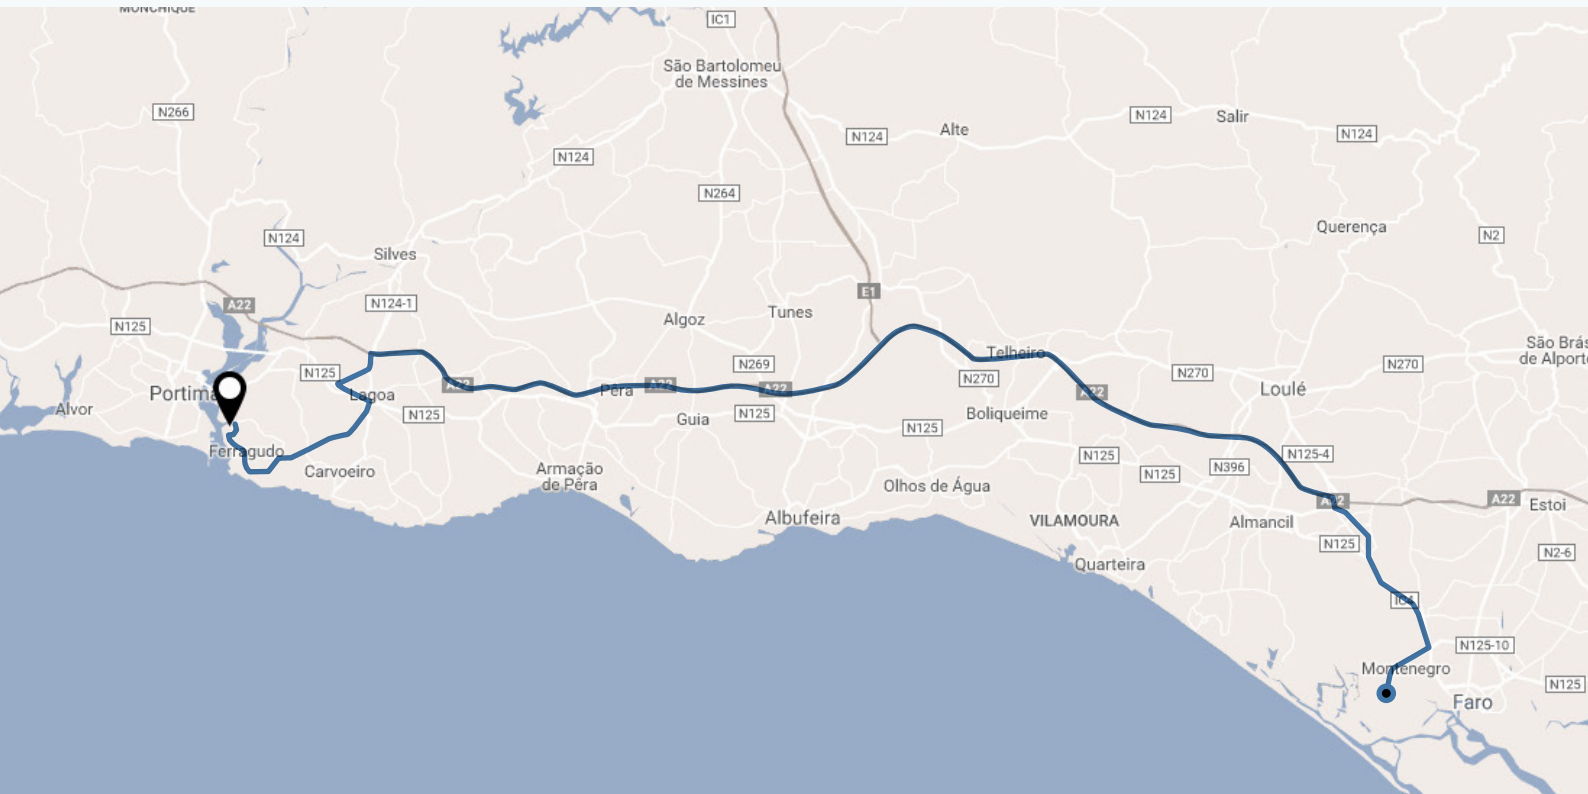

CASA XYZZA

How To Get There

FROM FARO AIRPORT:

By toll-way A22

- Leave the roundabout to the N125-10
- Join the IC4 (direction Lisboa/Portimão/Loulé)
- Join the A22 (direction Lisboa/Portimão/Albufeira)
- Take exit 6 to N124-1 (direction Lagoa)
- Keep to the left and take N125/ Lagoa Sul
- Turn right and follow N124-1
- Take the roundabout straight on to M1272 (Ferragudo)
- Having passed Sesmarias take at the roundabout the exit to M530
- Pass signpost "Praia dos Caneiros" and hotel "Casabela" on your left hand
- Turn right after about 1500 mtr. onto the parallel road
- Second house "Casa Xyza"